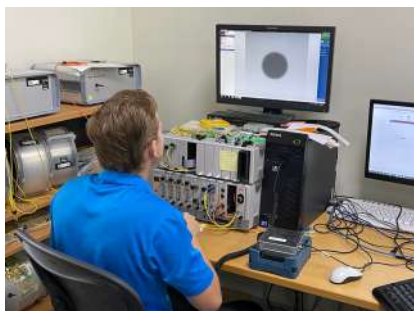

UNSW CISCO

Walsh Bay Piers - ARUBA active switches

Military Vehicle Centre of Excellence - ARUBA active switches

Herston Quarter Health Precinct - ARUBA active switches

Cherbourg City - CCTV

Townsville Police Station Watchhouse - CCTV

Stockland Retirement Communities - Calix GPON, 350 independent living units. Full voice and data network pre-staging.

HMAS Cerberus RAN SSSS CCTV Network - Standard and Thermal Network testing, complex network pre-staging including HDMI over fibre to remote screens.

DCI Data Centres - 122 camera networks, including storage and VMS server clusters. Full network pre-stage for a plug and play onsite solution.