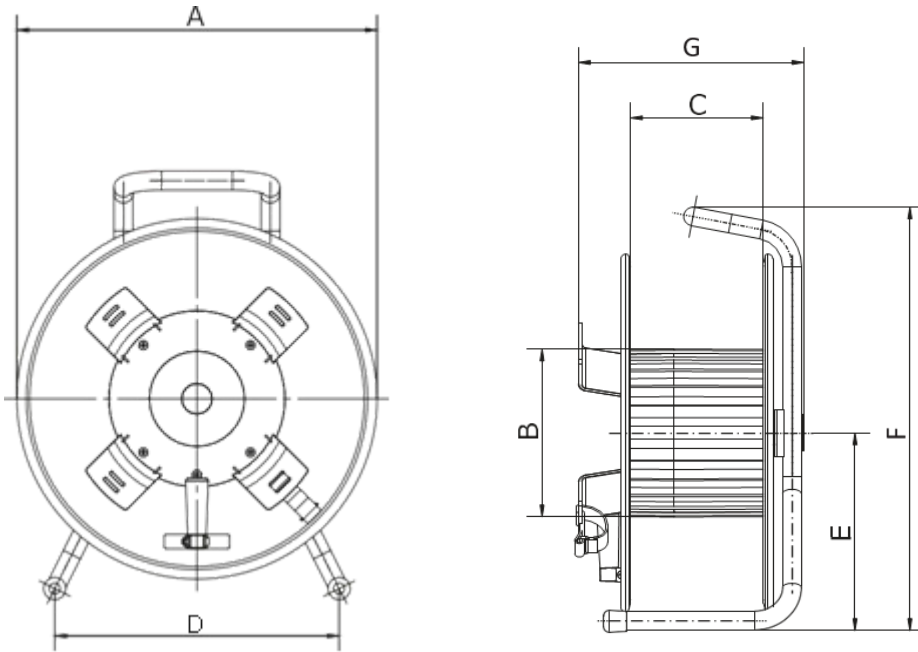

Reference Drawing

NSW - Silverwater

Unit 4, 52 Holker Street
Silverwater NSW 2128

E: sales@opticalsolutions.com.au

P: +61 2 9395 1400

F: +61 2 9647 0014

NSW - Sydney City

Unit 10, 10 Bradford Street
Alexandria NSW 2015

E: sydcity@opticalsolutions.com.au

P: +61 2 9304 4555

F: +61 2 9700 8055

VIC

Unit 3 / 1 Rocklea Drive Port
Melbourne VIC 3207

E: vicsales@opticalsolutions.com.au

P: +61 3 9646 4166

F: +61 3 9646 4155

QLD

Unit 2/ 40 Borthwick Ave
Murarrie QLD 4172

E: qldsales@opticalsolutions.com.au

P: +61 7 3399 5280

F: +61 7 3399 9805

ACT

22 Isa Street
Fyshwick ACT 2609

E: actsales@opticalsolutions.com.au

P: +61 2 6162 4600

F: +61 2 6162 4605

WA

28a Teddington Rd
Burswood WA 6100

E: wasales@opticalsolutions.com.au

P: +61 8 9361 7000

F: +61 8 9361 7011