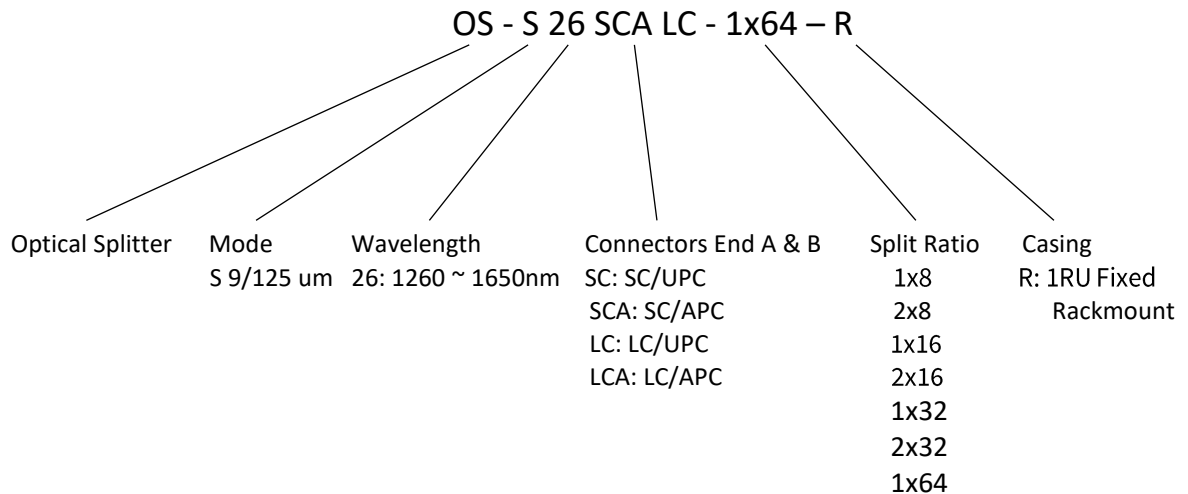

Ordering Information

NSW - Silverwater

Unit 4, 52 Holker Street
Silverwater NSW 2128

E: sales@opticalsolutions.com.au

P: +61 2 9395 1400

F: +61 2 9647 0014

NSW - Sydney City

Unit 10, 10 Bradford Street
Alexandria NSW 2015

E: sydcity@opticalsolutions.com.au

P: +61 2 9304 4555

F: +61 2 9700 8055

VIC

Unit 3 / 1 Rocklea Drive
Port Melbourne VIC 3207

E: vicsales@opticalsolutions.com.au

P: +61 3 9646 4166

F: +61 3 9646 4155

QLD

Unit 2/ 40 Borthwick Ave
Murarrie QLD 4172

E: qldsals@opticalsolutions.com.au

P: +61 7 3399 5280

F: +61 7 3399 9805

ACT

22 Isa Street
Fyshwick ACT 2609

E: actsales@opticalsolutions.com.au

P: +61 2 6162 4600

F: +61 2 6162 4605

WA

28a Teddington Rd
Burswood WA 6100

E: wasaes@opticalsolutions.com.au

P: +61 8 9361 7000

F: +61 8 9361 7011