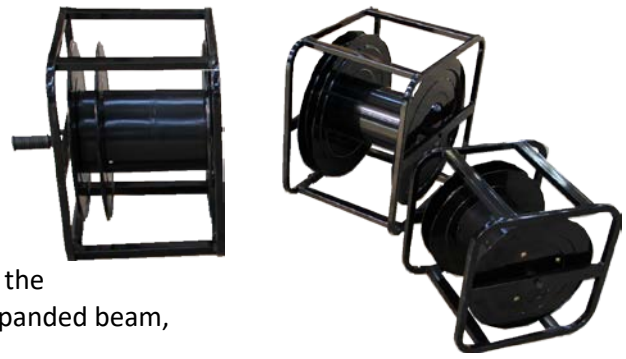

Field deployable cable reels offer a convenient method of roll-out and retrieval of fibre optic cable assemblies for a range of communications cabling. OSA offers a range of reels in sizes to suit 300, 500 and 1000m of 6mm OD cable.

Hand wound reels offer a simple deployment and retrieval method that allows for patching of cable assemblies without the need to fully unwind the reel. These reels are well suited to the OSA range of harsh environment cable assemblies including: expanded beam, multi channel physical contact and broadcast connectivity

KEY FEATURES

- Rugged steel design offers longevity in even the harshest environments
- Full frame construction limits possible damage to cable
- Ergonomic handle offers convenient winding
- Range of available sizes suitable for various cable constructions and lengths
- 3 flange design offers simple access to both ends of the cable during deployment and retrieval
- Suitable for up to 300, 500 & 1000m of 6mm diameter cable

Applications

- Broadcast and television networks
- Defence deployable communications
- Mine site and harsh environment cabling
- Deployable connectivity

Technical Specifications

Part Number	Cable Capacity (m @ 6mm OD)	Dimensions (mm) W x H x D	Weight (kg) unloaded	Reference Image
REEL-1000-MBK	1000	590 x 590 x 480	16.3	
REEL-500-MBK	500	520 x 520 x 410	12.8	
REEL-300-MBK	300	450 x 450 x 410	10.1	