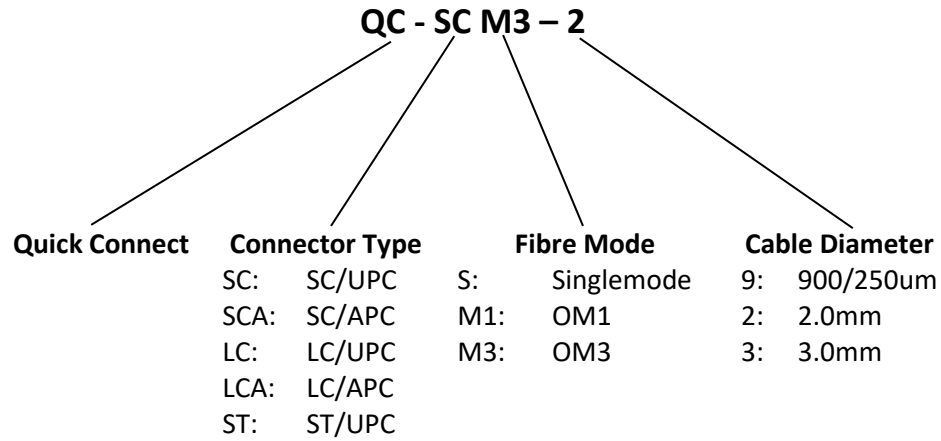

Ordering Information

NSW - Silverwater

Unit 4, 52 Holker Street
Silverwater NSW 2128

E: sales@opticalsolutions.com.au

P: +61 2 9395 1400

F: +61 2 9647 0014

NSW - Sydney City

Unit 10, 10 Bradford Street
Alexandria NSW 2015

E: sydcity@opticalsolutions.com.au

P: +61 2 9304 4555

F: +61 2 9700 8055

VIC

Unit 3 / 1 Rocklea Drive
Port Melbourne VIC 3207

E: vicsales@opticalsolutions.com.au

P: +61 3 9646 4166

F: +61 3 9646 4155

QLD

Unit 2/ 40 Borthwick Ave
Murarrie QLD 4172

E: gldsales@opticalsolutions.com.au

P: +61 7 3399 5280

F: +61 7 3399 9805

ACT

22 Isa Street
Fyshwick ACT 2609

E: actsales@opticalsolutions.com.au

P: +61 2 6162 4600

F: +61 2 6162 4605

WA

28a Teddington Rd
Burswood WA 6100

E: wasales@opticalsolutions.com.au

P: +61 8 9361 7000

F: +61 8 9361 7011