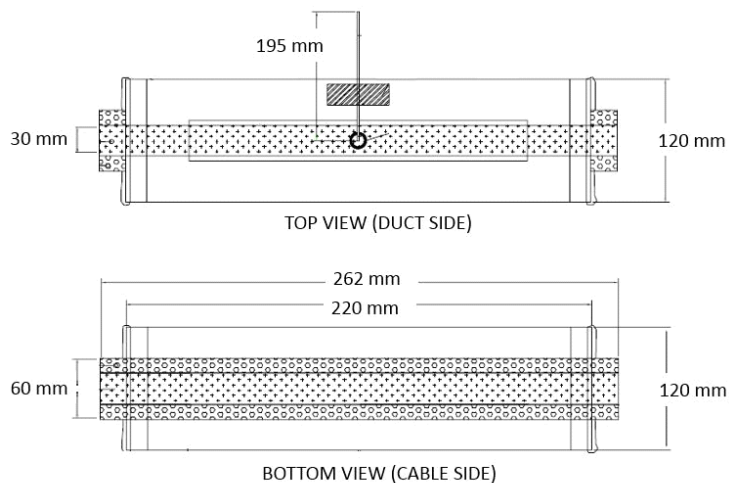

Outline Drawing

Packaging Features

Packaging Quantity   10

Product Availability