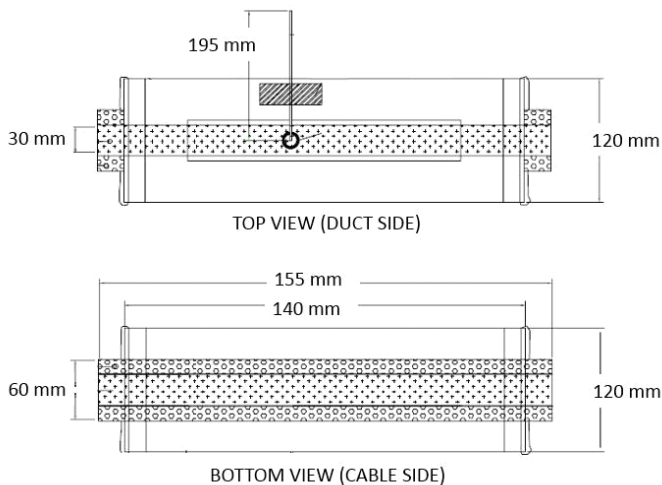

Body Features

Body Material Inflatable bladder with incorporated sealing mechanism

Dimensions

Inner Duct diameter, minimum	25.0 mm		1.0 in
Cable Diameter (Max)	25.0 mm		1.0 in
Cable Diameter (Min)	12.0 mm		0.5 in
Inner Duct Diameter, maximum	35.0 mm		1.4 in
Length	155.00 mm		6.10 in
Width	120.000 mm		4.724 in

Other

Comment When sealing more than two cables in a duct, separate orderable TDUX-CL clips are to be used

Outline Drawing

Packaging Features

Packaging Quantity 10

Product Availability

TDUX-35 | 258512-000

Region	EMEA
--------	------