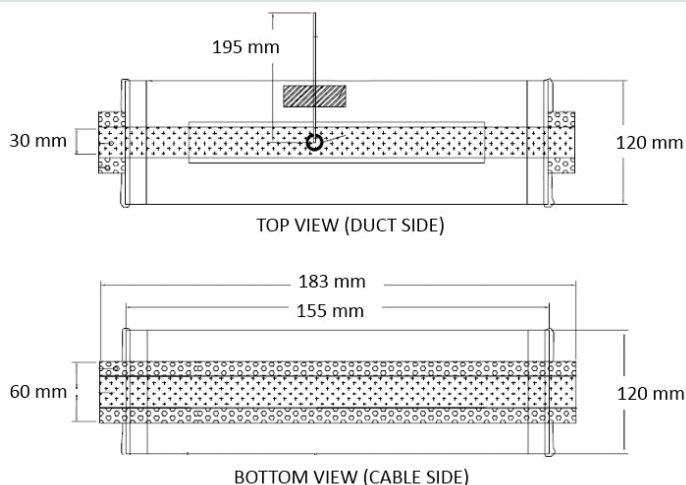

T-DUX-45 | 848594-000

TDUX - Inflatable Duct Seal, size 45

- Flexible and reliable wraparound inflatable sealing system for cables
- Fast and easy to install or remove, even when water is flowing out of the duct
- Independent of duct or cable ovality
- Water and airtight up to 50 kPa (7 psi)
- Environmentally friendly, non-toxic and resistant to chemicals

Body Features

Body Material Inflatable bladder with incorporated sealing mechanism

Dimensions

Inner Duct diameter, minimum	32.5 mm		1.3 in
Cable Diameter (Max)	32.0 mm		1.3 in
Cable Diameter (Min)	14.0 mm		0.6 in
Inner Duct Diameter, maximum	45.0 mm		1.8 in
Length	183.00 mm		7.20 in
Width	120.000 mm		4.724 in

Other

Comment When sealing more than two cables in a duct, separate orderable TDUX-CL clips are to be used

Outline Drawing

Packaging Features

Packaging Quantity 10

Product Availability

TDUX-45 | 848594-000

Region Latin America | North America