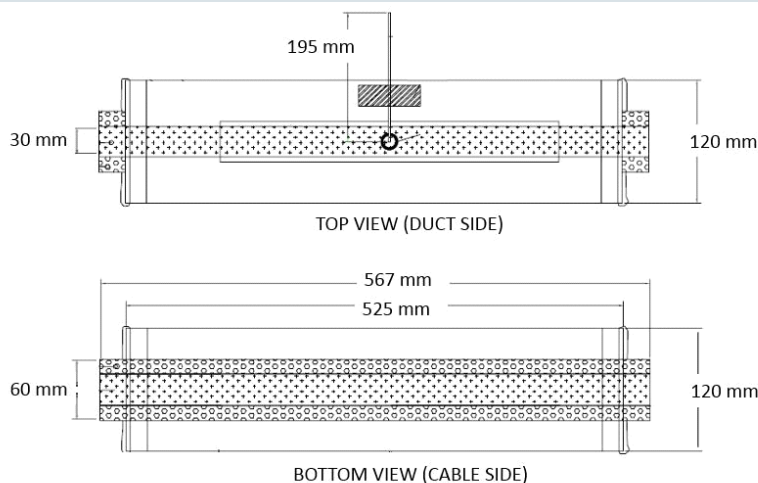

Body Features

Body Material Inflatable bladder with incorporated sealing mechanism

Dimensions

Inner Duct diameter, minimum	110.0 mm		4.3 in
Cable Diameter (Max)	103.0 mm		4.1 in
Cable Diameter (Min)	83.0 mm		3.3 in
Inner Duct Diameter, maximum	125.0 mm		4.9 in
Length	567.00 mm		22.32 in
Width	120.000 mm		4.724 in

Other

Comment When sealing more than two cables in a duct, separate orderable TDUX-CL clips are to be used

Outline Drawing

Packaging Features

Packaging Quantity 10

Product Availability

TDUX-125 | 620370-000