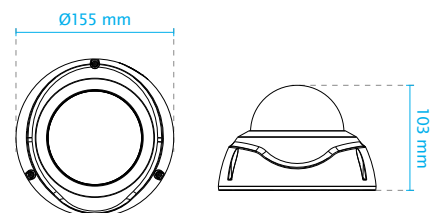

ONVIF	Supported, specification available at www.onvif.org
Intelligent Video	
Video Motion Detection	Five-window video motion detection
Alarm and Event	
Alarm Triggers	Motion detection, manual trigger, digital input, periodical trigger, system boot, recording notification, camera tampering detection, audio detection
Alarm Events	Event notification using digital output, HTTP, SMTP, FTP, NAS server and MicroSD Card File upload via HTTP, SMTP, FTP, NAS server and MicroSD card
General	
Smart Focus System	Remote Focus (FD836BA-HTV/EHTV)
Connectors	RJ-45 cable connector for Network/PoE connection Audio input Audio output DC 12V power input Digital input*1 Digital output*1
LED Indicator	System power and status indicator
Power Input	DC 12V FD836BA-HTV/HVF2: IEEE 802.3af/at PoE Class 0 FD836BA-EHTV/EHVF2: IEEE 802.3at PoE Class 4
Power Consumption	FD836BA-HTV: Max. 13 W FD836BA-EHTV/EHVF2: Max. 25 W (Heater on) FD836BA-HVF2: Max. 9 W
Dimensions	Ø 155 x 103 mm
Weight	920 g
Casing	Weather-proof IP66-rated housing Vandal-proof IK10-rated metal housing
Safety Certifications	FD836BA-HTV/EHTV: CE, LVD, FCC Class A, VCCI, C-Tick, UL FD836BA-HVF2/EVF2: CE, LVD, FCC Class A, VCCI, C-Tick
Operating Temperature	FD836BA-HTV/HVF2: Starting Temperature: -10°C ~ 50°C (14°F ~ 122°F) Working Temperature: -20°C ~ 50°C (-4°F ~ 122°F) FD836BA-EHTV/EHVF2: Starting Temperature: -40°C ~ 50°C (-40°F ~ 122°F) Working Temperature: -50°C ~ 50°C (-58°F ~ 122°F)
Humidity	90%
Warranty	FD836BA-HTV/EHTV: 36 months FD836BA-HVF2/EHVF2: 24 months
System Requirements	
Operating System	Microsoft Windows 7/8
Web Browser	Internet Explorer 10/11 Chrome version 58.0.3029 or above
Other Players	VLC: 1.1.11 or above Quicktime: 7 or above
Included Accessories	
CD	User's manual, quick installation guide, Shepherd, VAST 32-channel recording software
Others	Quick installation guide, warranty card, alignment sticker/desiccant bag, screw pack
Dimensions