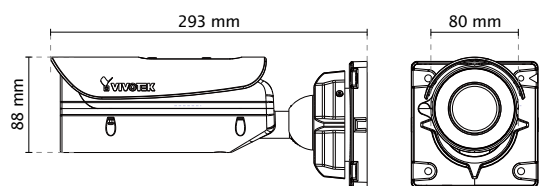

Dimensions

Compatible Accessories

Mounting Kits

All specifications are subject to change without notice. Copyright © VIVOTEK INC. All rights reserved.

Ver. 16