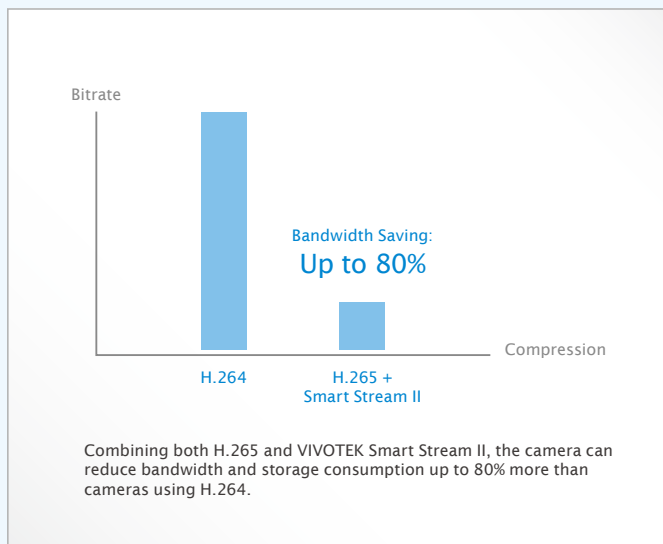

IB9371-HT/EHT Bullet Network Camera

3MP · H.265 Compression · Smart Stream II · Bandwidth Saving · WDR Pro · SNV · IP66 · IK10 · Extreme Weather · P-iris · 30M IR · DIS

VIVOTEK's IB9371-HT and IB9371-EHT are two brand-new professional H.265 high-efficiency outdoor bullet network cameras, offering 30 fps @ 3-Megapixel with outstanding image quality. Employing H.265 technology enables the cameras to provide higher and more efficient image compression rates than previous H.264 systems. In addition, VIVOTEK's sophisticated Smart Stream II Technology enables the cameras to optimize resolution for a desired object or area and therefore to maximize efficiency of bandwidth usage. Combining both H.265 and Smart Stream II, the IB9371-HT and IB9371-EHT can reduce bandwidth and storage consumption up to 80%* while maintaining image quality with the high standard.

* Depending on scenes

Key Features

- H.265 Compression Technology
- 1/2.8" Progressive CMOS Sensor
- 30 fps @ 2048x1536
- Smart Stream II to Optimize Bandwidth Efficiency
- WDR Pro for Unparalleled Visibility in High Contrast Environments
- Built-in IR Illuminators, Effective up to 30 Meters
- Remote Focus for Easy Focus Adjustments
- Weather-proof IP66-rated and Vandal-proof IK10-rated Housing
- Extreme Weather Support with PoE
- SNV (Supreme Night Visibility) for Low Light Conditions
- Video Rotation for Corridor View
- P-iris Lens
- DIS (Digital Image Stabilization)