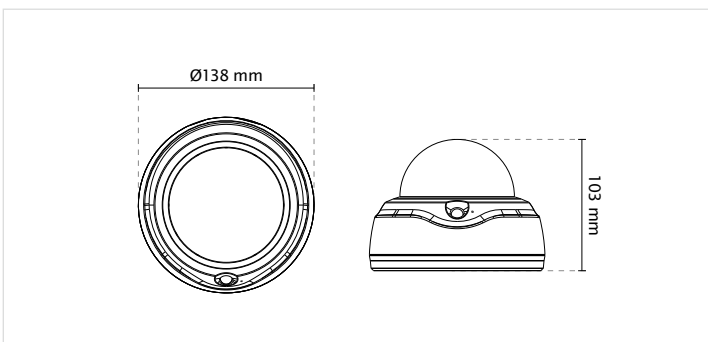

ONVIF	Supported, specifications available at www.onvif.org
Intelligent Video	
Video Motion Detection	Five-window video motion detection
Alarm and Event	
Alarm Triggers	Video motion detection, manual trigger, digital input, periodical trigger, system boot, recording notification, camera tampering detection, audio detection
Alarm Events	Event notification using digital output, HTTP, SMTP, FTP, NAS server, and MicroSD Card File upload via HTTP, SMTP, FTP, NAS server and MicroSD card
General	
Smart Focus System	Remote Focus
Connectors	RJ-45 cable connector for Network/PoE connection Audio input Audio output DC 12V power in/out Digital input*1 Digital output*1
LED Indicator	System power and status indicator
Power Input	12V DC IEEE 802.3af/at PoE, Class 0
Power Consumption	Max. 12W
Dimensions	Ø 138 x 103 mm
Weight	530 g
Safety Certifications	CE, LVD, FCC Class B, VCCI, C-Tick, UL
Operating Temperature	Starting Temperature: 0°C ~ 50°C (32°F ~ 122°F) Working Temperature: -10°C ~ 50°C (14°F ~ 122°F)
Humidity	90%
Warranty	36 months
System Requirements	
Operating System	Microsoft Windows 8/7
Web Browser	Mozilla Firefox 7~43 (streaming only) Internet Explorer 10/11
Other Players	VLC: 1.1.11 or above Quicktime: 7 or above
Included Accessories	
CD	User's manual, quick installation guide, Shepherd, VAST
Others	Quick installation guide, screw pack, alignment sticker

Dimensions

Compatible Accessories

Mounting Kits

PoE Kits