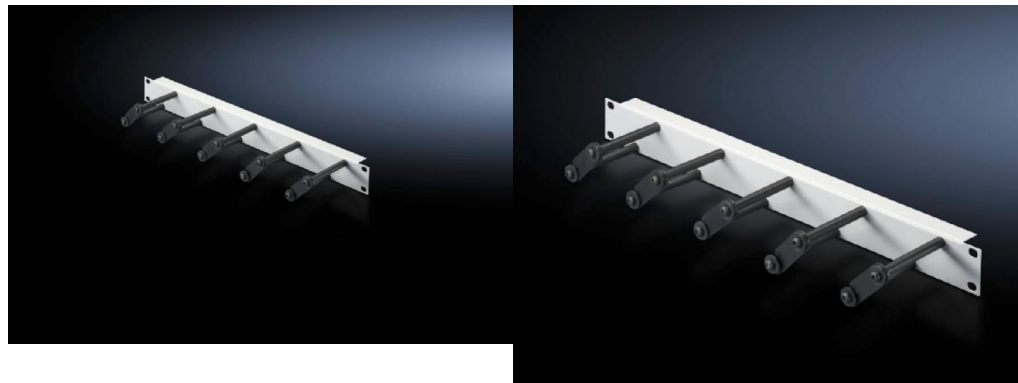

# Cable management panel with cable routing bars – DK 7257.050

created: 11.08.2016 on [www.rittal.com/com-en](http://www.rittal.com/com-en)

## Product description

**Description:** For horizontal management of the patch cables with 5 cable routing bars. Opening the individual cable routing bars allows user-friendly modification and extension of the cabling.