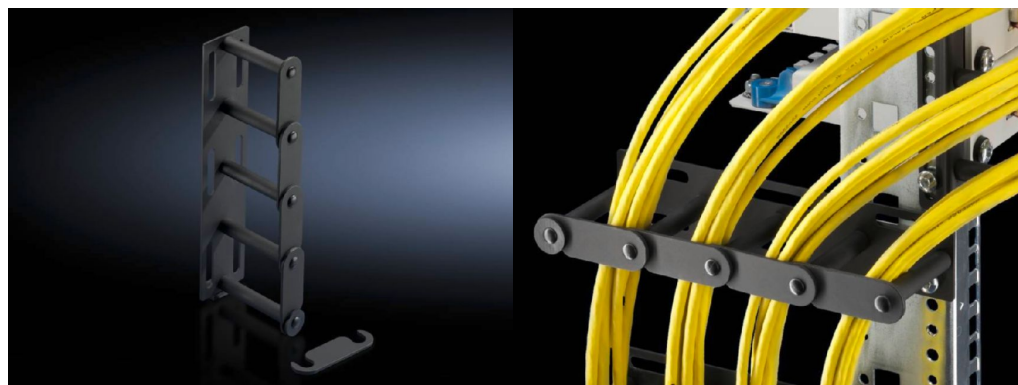

SOFTWARE & SERVICES

FRIEDHELM LOH GROUP

Cable routing bars for universal use – DK 7111.222

created: 11.08.2016 on www.rittal.com/com-en

Product description

Description: For structured routing of entire cable bundles, the cable bars may be secured to a variety of different positions inside the enclosure.

Applications: All-round attachment for universal use for vertical and horizontal cable routing inside the enclosure or within the distributor level.

Material: Support: Sheet steel
Cable routing bars, connection combs: Plastic

Colour: RAL 9005

Supply includes: Cable routing bars for universal use
Connection combs

Note: Size of individual chambers (WxD) approximately 34 x 80 mm

Packs of: 4 pc(s).

EAN: 4028177519565

Customs tariff number: 73269098